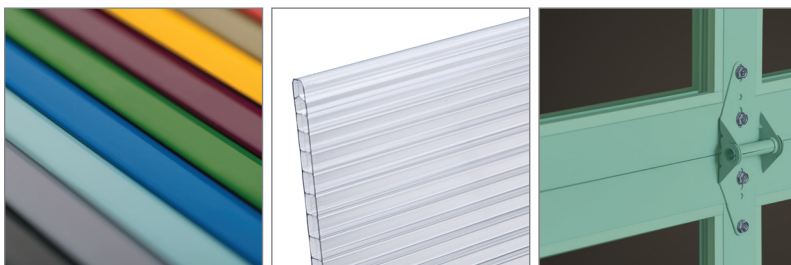

Gray Desert Tan Black Graphite Iron Ore

WOODGRAINS¹

Light Cherry Harvest Oak American Walnut Black Onyx

GLASS *Plain available as non-insulated Polycarbonate*

Plain*, Low E* Frosted* Tinted* Obscure

White Laminated Clear Laminated

**Available in Tempered, see C.H.I. Dealer for details*

POWDER COATING

Choose from 188 color options from our in-house powder coating to complement your color scheme.

SPECIALTY GLASS

Customize your door with Specialty Glass to create a statement of your own. Visit our website frequently for updated glass styles. Contact your dealer for options and specifications.

APPEARANCE PACKAGE

All hardware, including struts and track, is powder coated, creating a complete garage door system with a lasting impression.

Specifications

Panel Style	Full-View
Section Construction	2" Thick - Hollow aluminum rails with through bolt assembly and bulb seal between sections
Section Material	Heavy Duty / Aluminum
Section Profile	No Insulation
	
Powder Coating¹	188 colors
Window Style	Full-View
Glass	Insulated and Non-Insulated
Solid Panels	Insulated and Non-Insulated
Wind Load	Non-Impact
Warranty	Limited Lifetime on Sections 3 Years on Springs 6 Years on Hardware