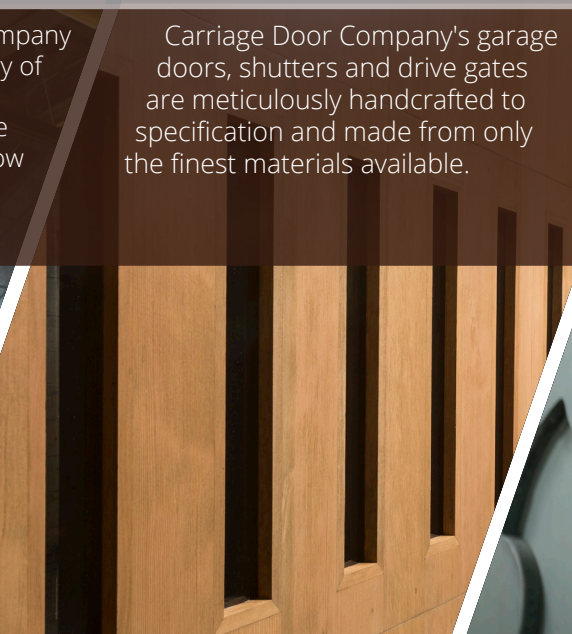

HANDCRAFTED

Carriage Door Company's garage doors, shutters and drive gates are meticulously handcrafted to specification and made from only the finest materials available.

QUALITY

Exceptional workmanship, superior woods and professional hardware are standard features, ensuring long-lasting beauty, reliable performance, and low maintenance.